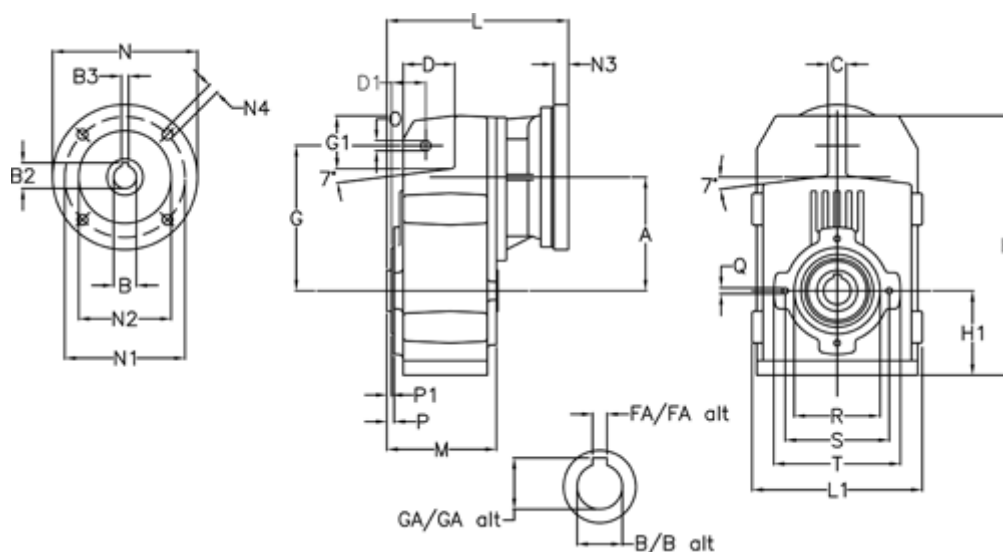

Article number: 29560208343220  
 Description: Shaft mounted gear  
 A253H35-83,4-P63B5

## Measures

A = 128.75	FA = 10	M = 135.5	Q = M10x14
B = 35	G = 162	N = 140	R = 110
B1 = 11	G1 = 58.0	N1 = 115	S = 130
B2 = 12.8	GA = 38.3	N2 = 95	T = 150
B3 = 4	H = 290.5	N4 = M8x19	
C = 20	H1 = 93.5	O = 13	
D = 57.0	L = 213.0	P = 6.0	
D1 = 43.5	L1 = 188	P1 = 3.5	